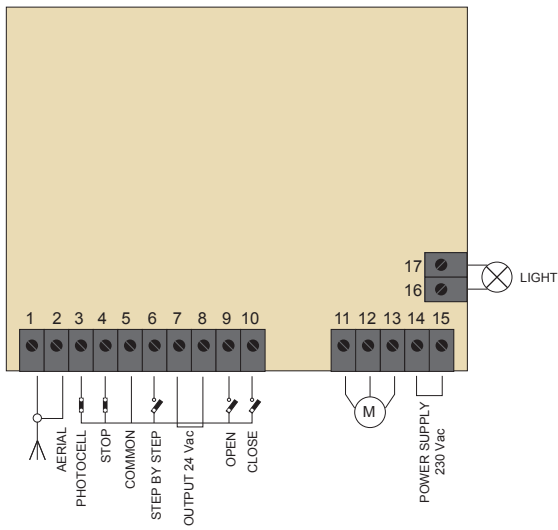

CONTROL UNITS ELECTRIC DIAGRAMS

14A

CT102 24

CT202 24

CT102

CT202

CT-2

CT1RD

CT-400 - CT-401

CT-PAE

BOX LED