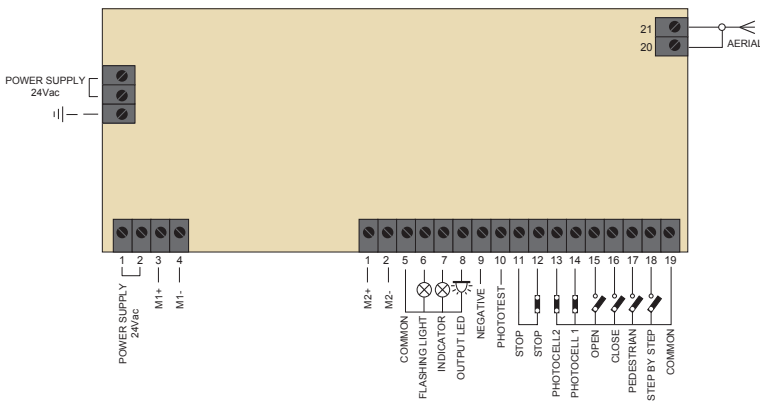

CONTROL UNITS ELECTRIC DIAGRAMS

14A

CT102 24

CT202 24

CT102

CT202

CT-2

CT1RD

CT-400 - CT-401

CT-PAE

BOX LED