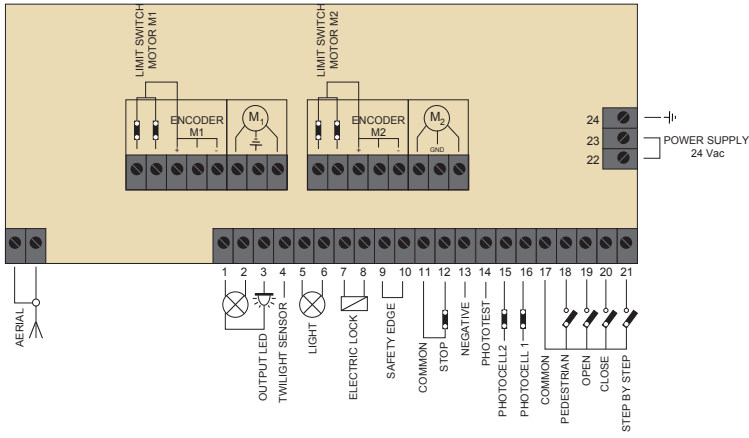

CONTROL UNITS ELECTRIC DIAGRAMS

14A

CT102 24

CT202 24

CT102

CT202

CT-2

CT1RD

CT-400 - CT-401

CT-PAE

BOX LED