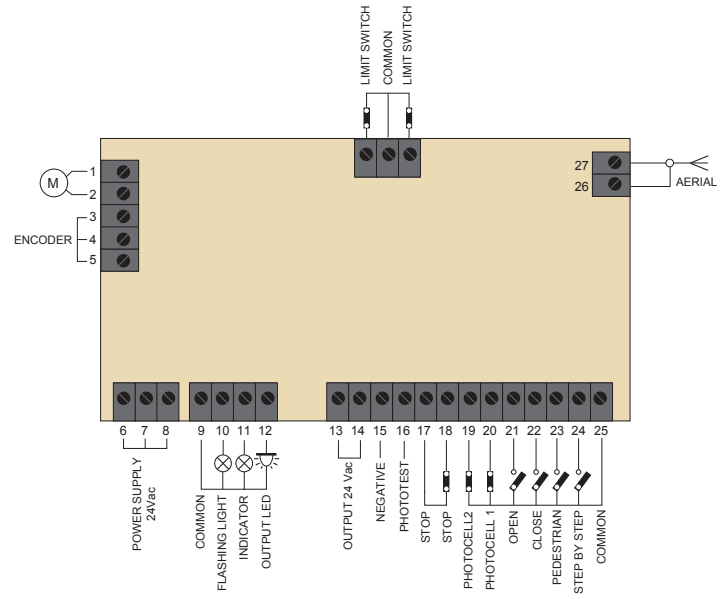

CONTROL UNITS ELECTRIC DIAGRAMS

14A

CT102 24

CT202 24

CT102

CT202

CT-2

CT1RD

CT-400 - CT-401

CT-PAE

BOX LED