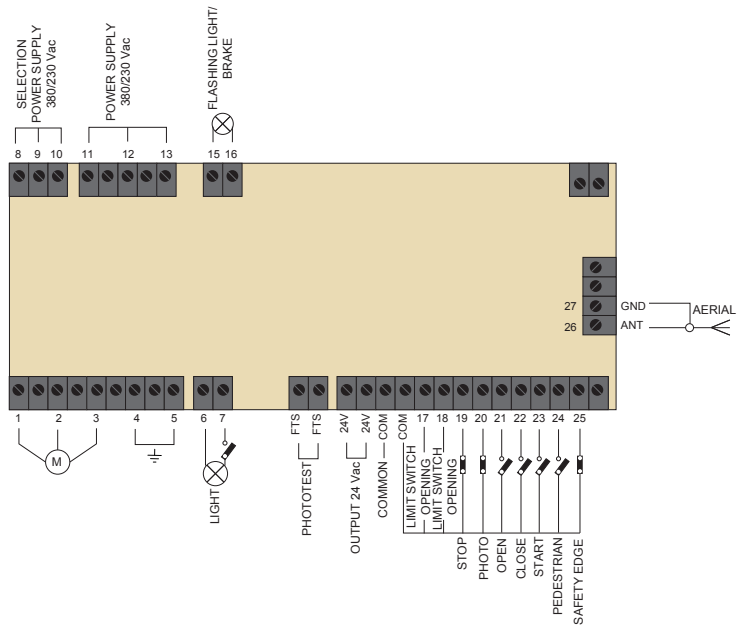

CONTROL UNITS ELECTRIC DIAGRAMS

14A

CT102 24

CT202 24

CT102

CT202

CT-2

CT1RD

CT-400 - CT-401

CT-PAE

BOX LED