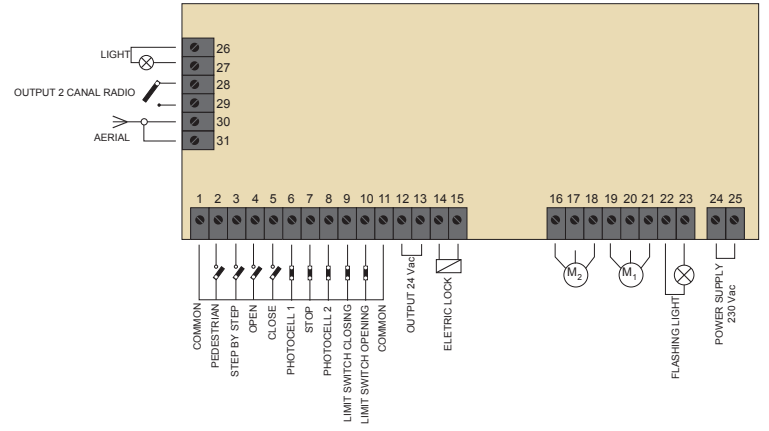

CONTROL UNITS ELECTRIC DIAGRAMS

14A

CT102 24

CT202 24

CT102

CT202

CT-2

CT1RD

CT-400 - CT-401

CT-PAE

BOX LED