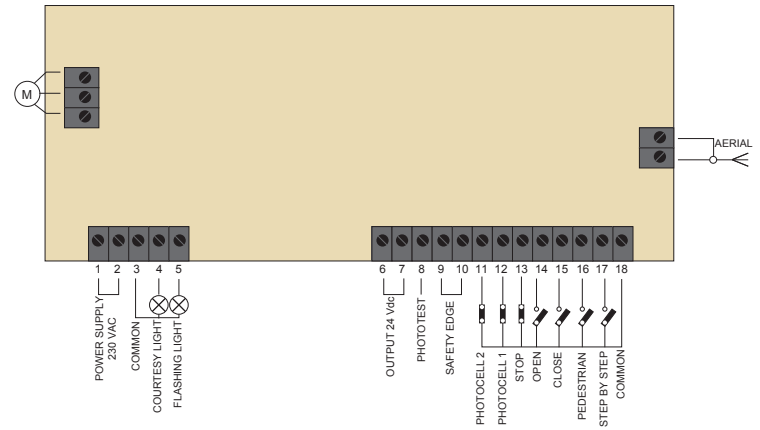

CONTROL UNITS ELECTRIC DIAGRAMS

14A

CT102 24

CT202 24

CT102

CT202

CT-2

CT1RD

CT-400 - CT-401

CT-PAE

BOX LED